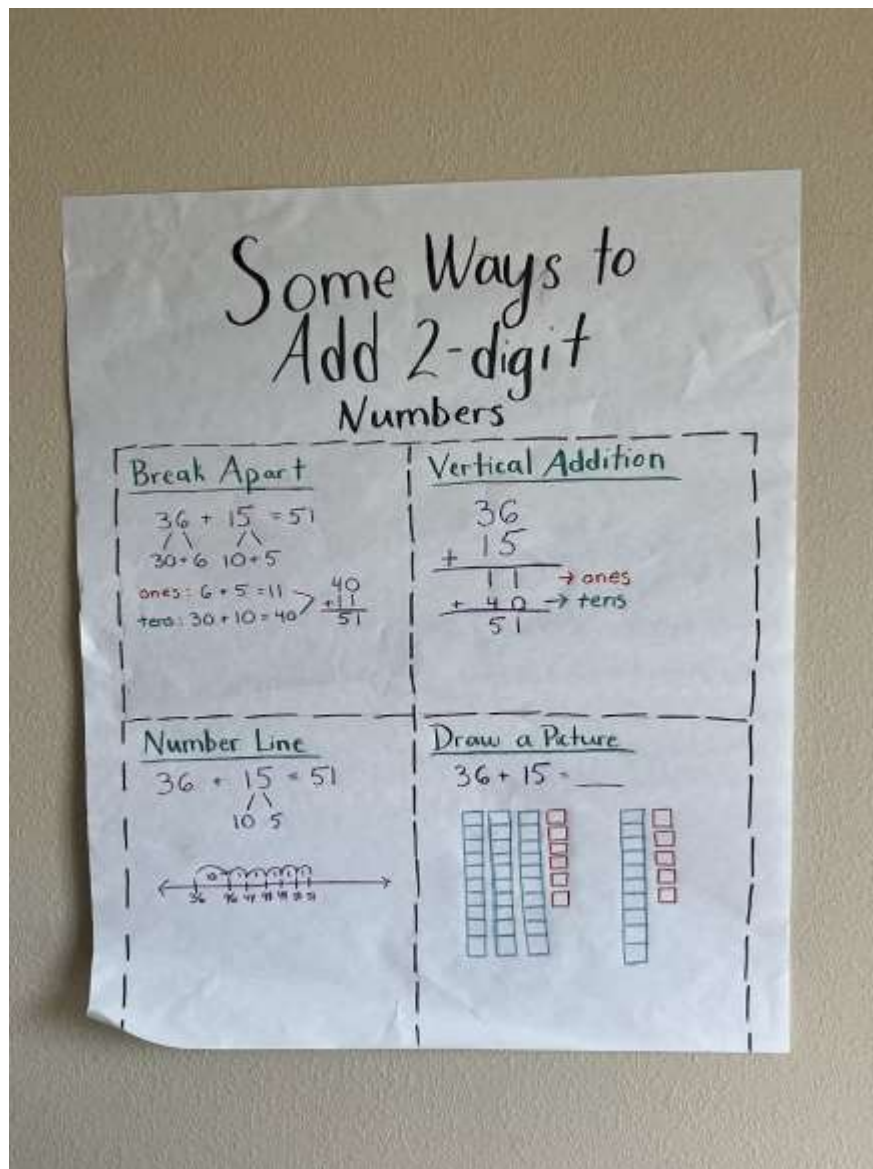

St. Anne's Elementary School
Practicum II – 2nd Grade – Artifacts

Grace Streeter

This document contains Artifacts from lessons that I taught at this location. Any other resources that were used are contained in my lesson plan files.

Math – Adding 2-digit Numbers Strategies Anchor Chart

Visual Schedule

Social Studies – Me on the Map Booklet Completed by Student Example

here are

Here is a map of Bismarck! Our school is in this city! Can you see where our school is on the map?
Circle it!